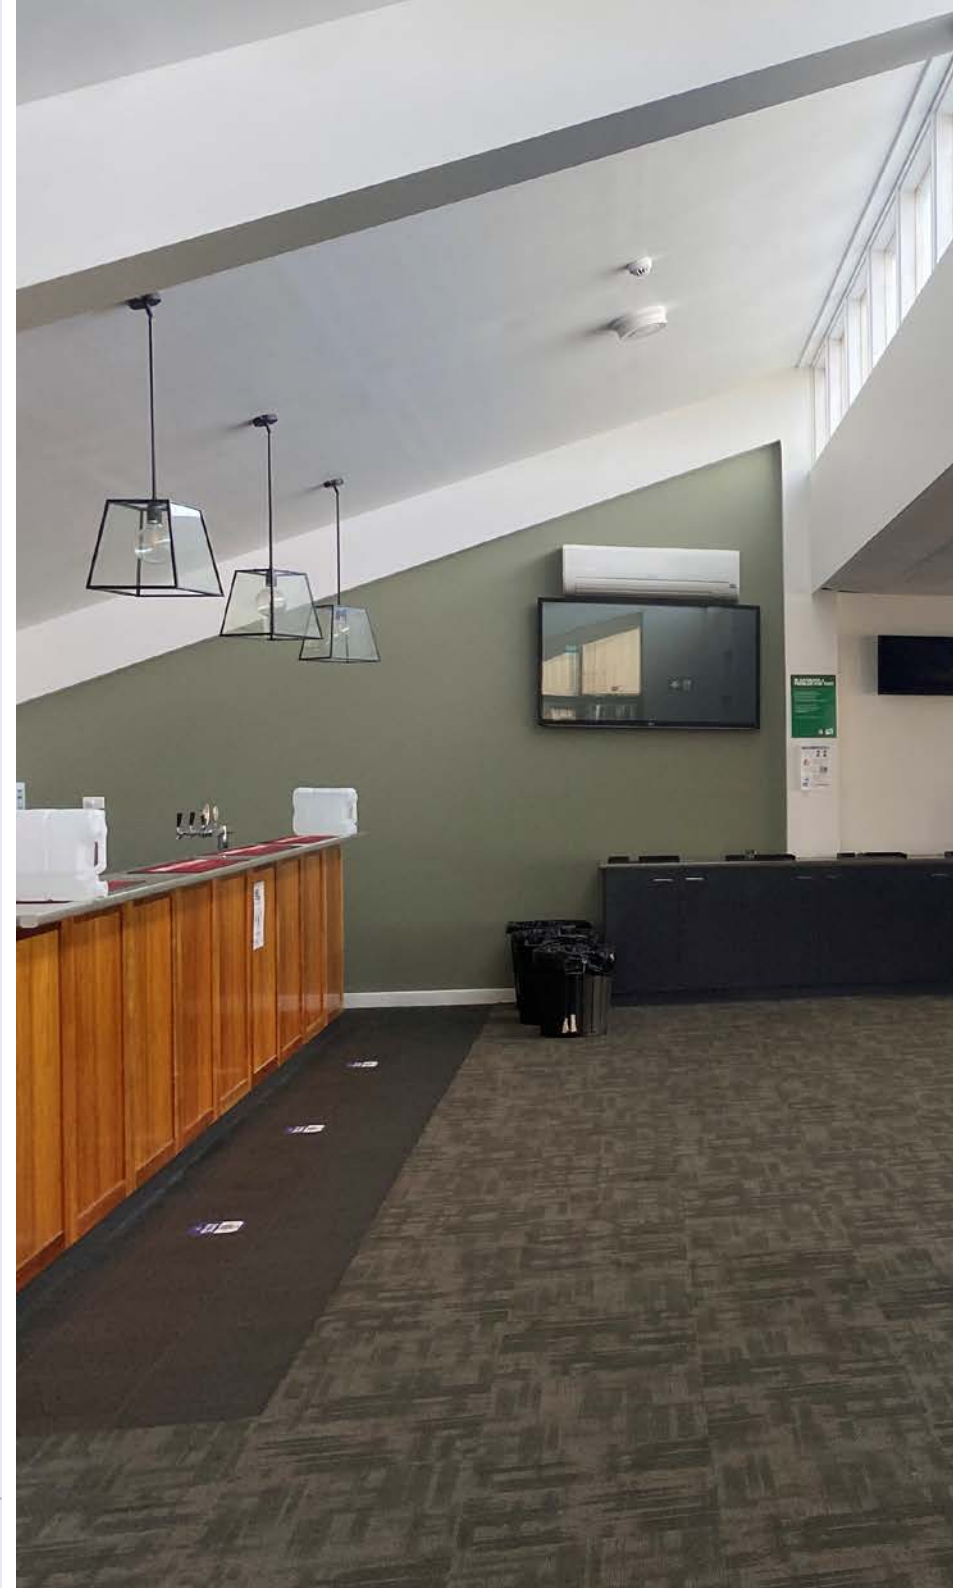

Weddings - Corporate - Parties

Woodford Lounge

Woodford Lounge

Introduction

The Woodford Lounge is the perfect, versatile venue for both corporate and private events.

With floor to ceiling views of the Member's Lawn, the Woodford Lounge has a fully licensed bar and offers the flexibility to use the Warrnambool Racing Club's in-house caterer or self-cater.

The intimate design allows for up to 60 guests seated and 100 guests standing; perfect for a private dinner, stand up cocktail celebration or corporate seminar.

Weddings—Corporate—Parties

Venue Hire

Venue